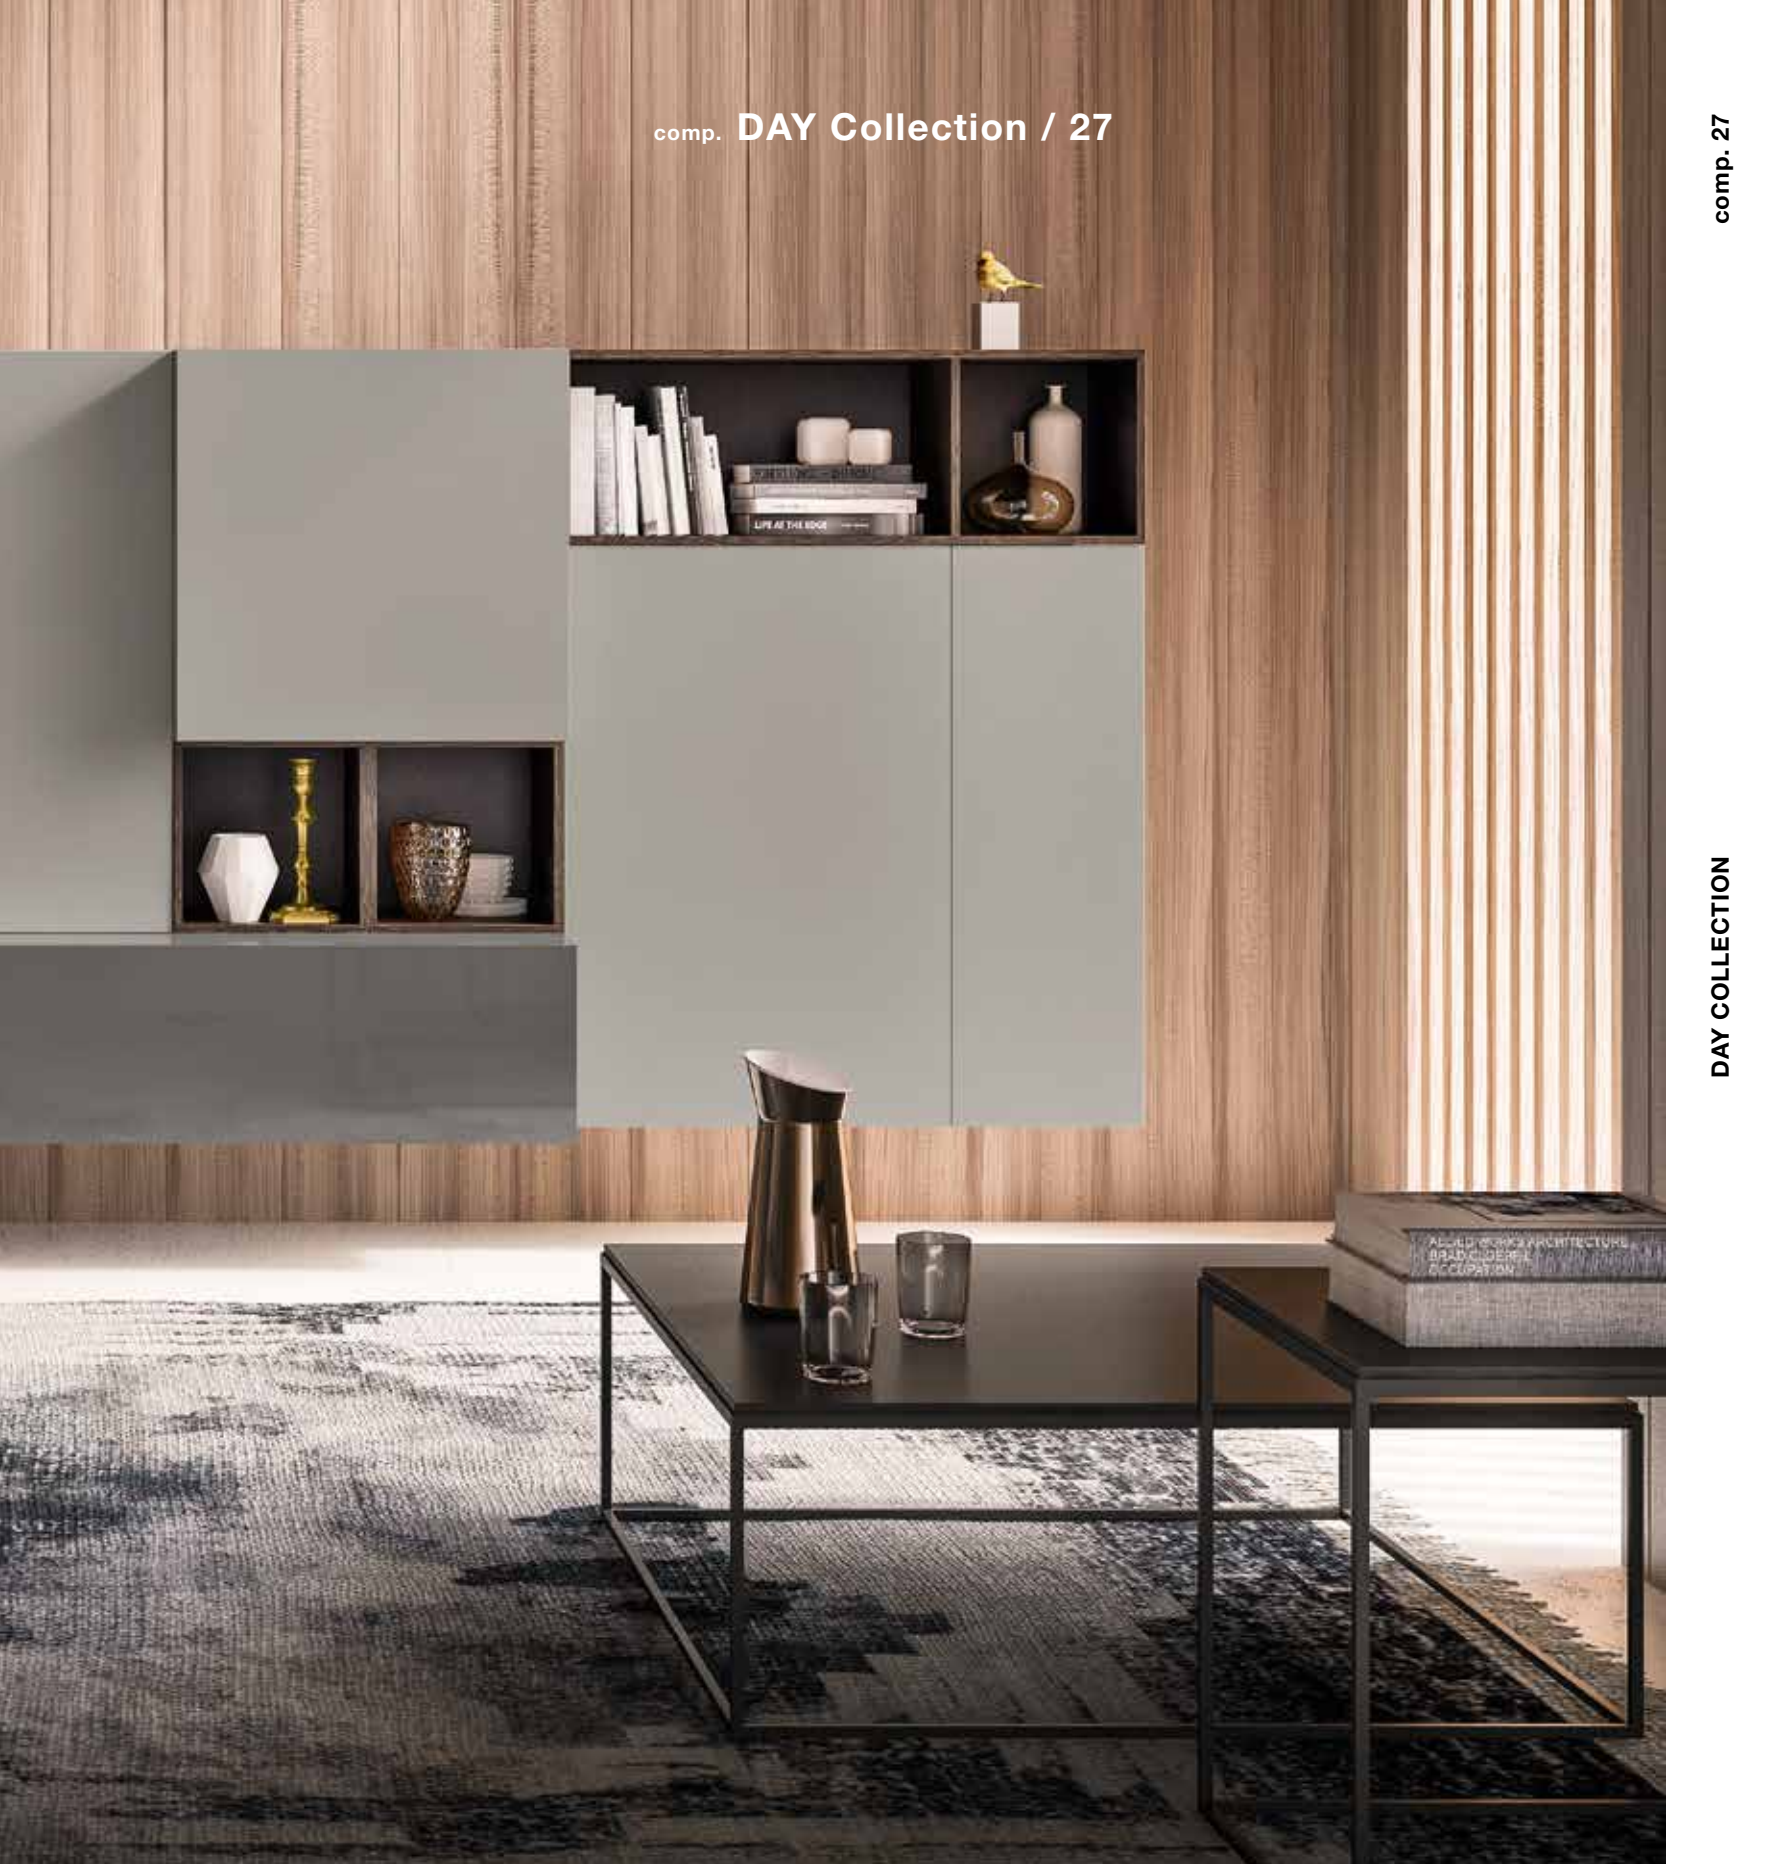

comp. DAY Collection / 27

finiture / finishes

Laccato lucido Piombo / Lacquered in high gloss Piombo

Laccato opaco Platino / Lacquered in matt Platino

Fashion wood Rovere Carbone / Carbone oak Fashion wood

comp. 27

DAY COLLECTION

Alf DaFre