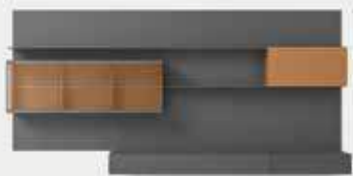

Composizioni a catalogo / Catalog composition

Comp. 13 → pag. 72
L413,5 P52,4 H200