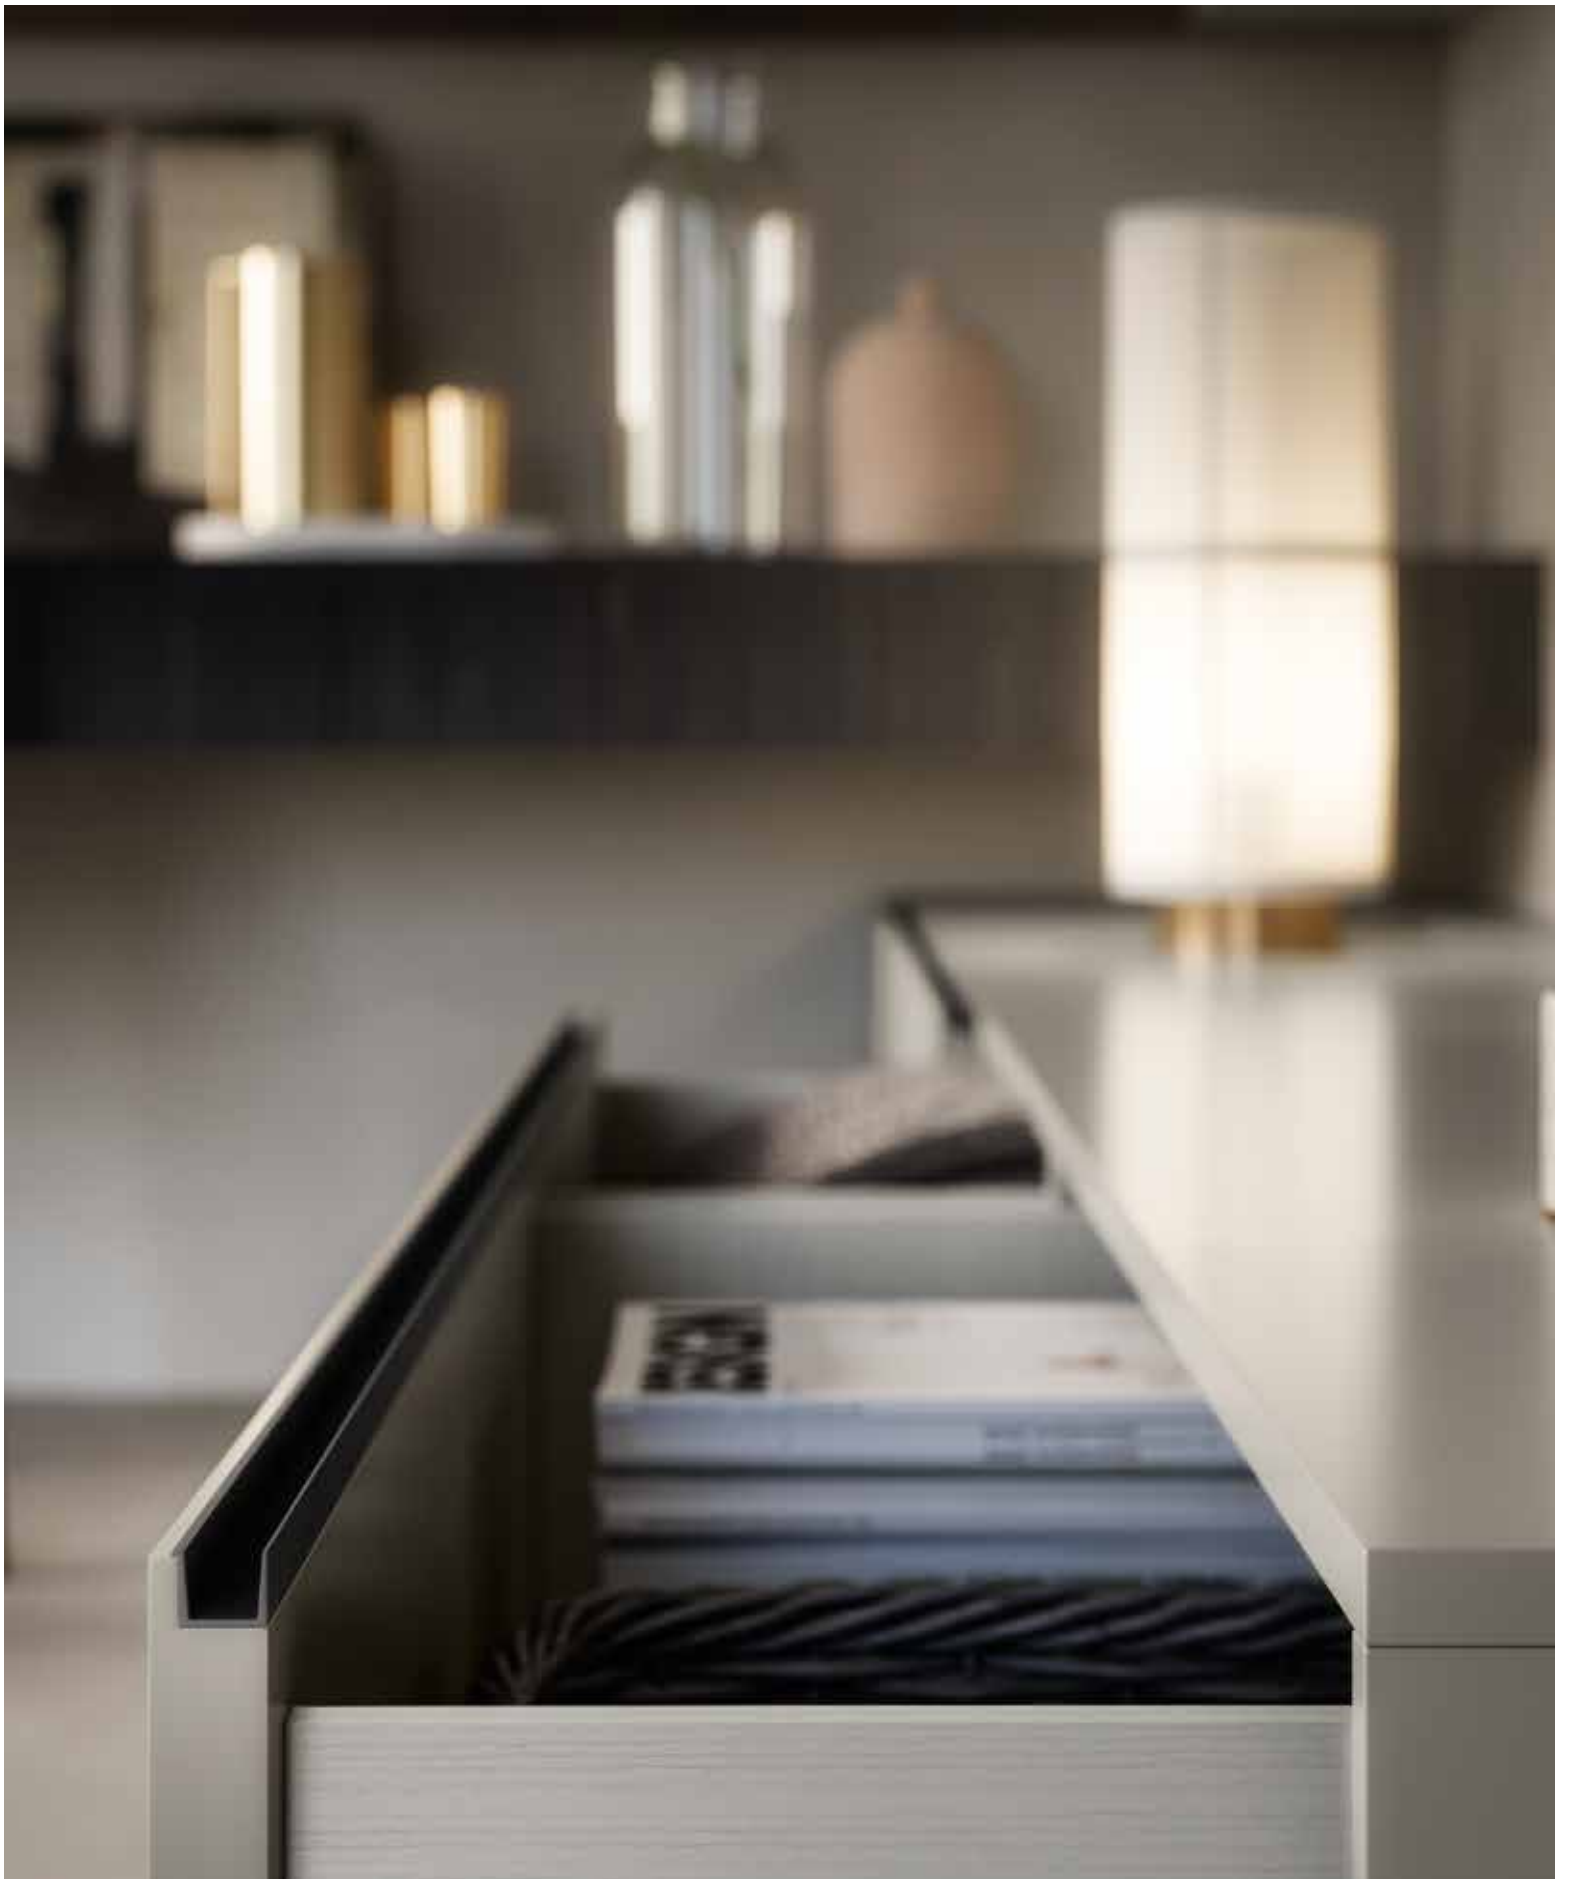

→ EN

Wall-mounted base units Eukalipto Fossile surfaced
Wall-mounted base units and wall units with open compartment matt Aghata lacquer
C15 handle Moka Shine painted
Back panels Old Brass surfaced
Shelves Moka Shine painted metal
CORIUM chair
CALIFORNIA sofa
NORMAN occasional table
 (Please see COMPLEMENTS for these items)