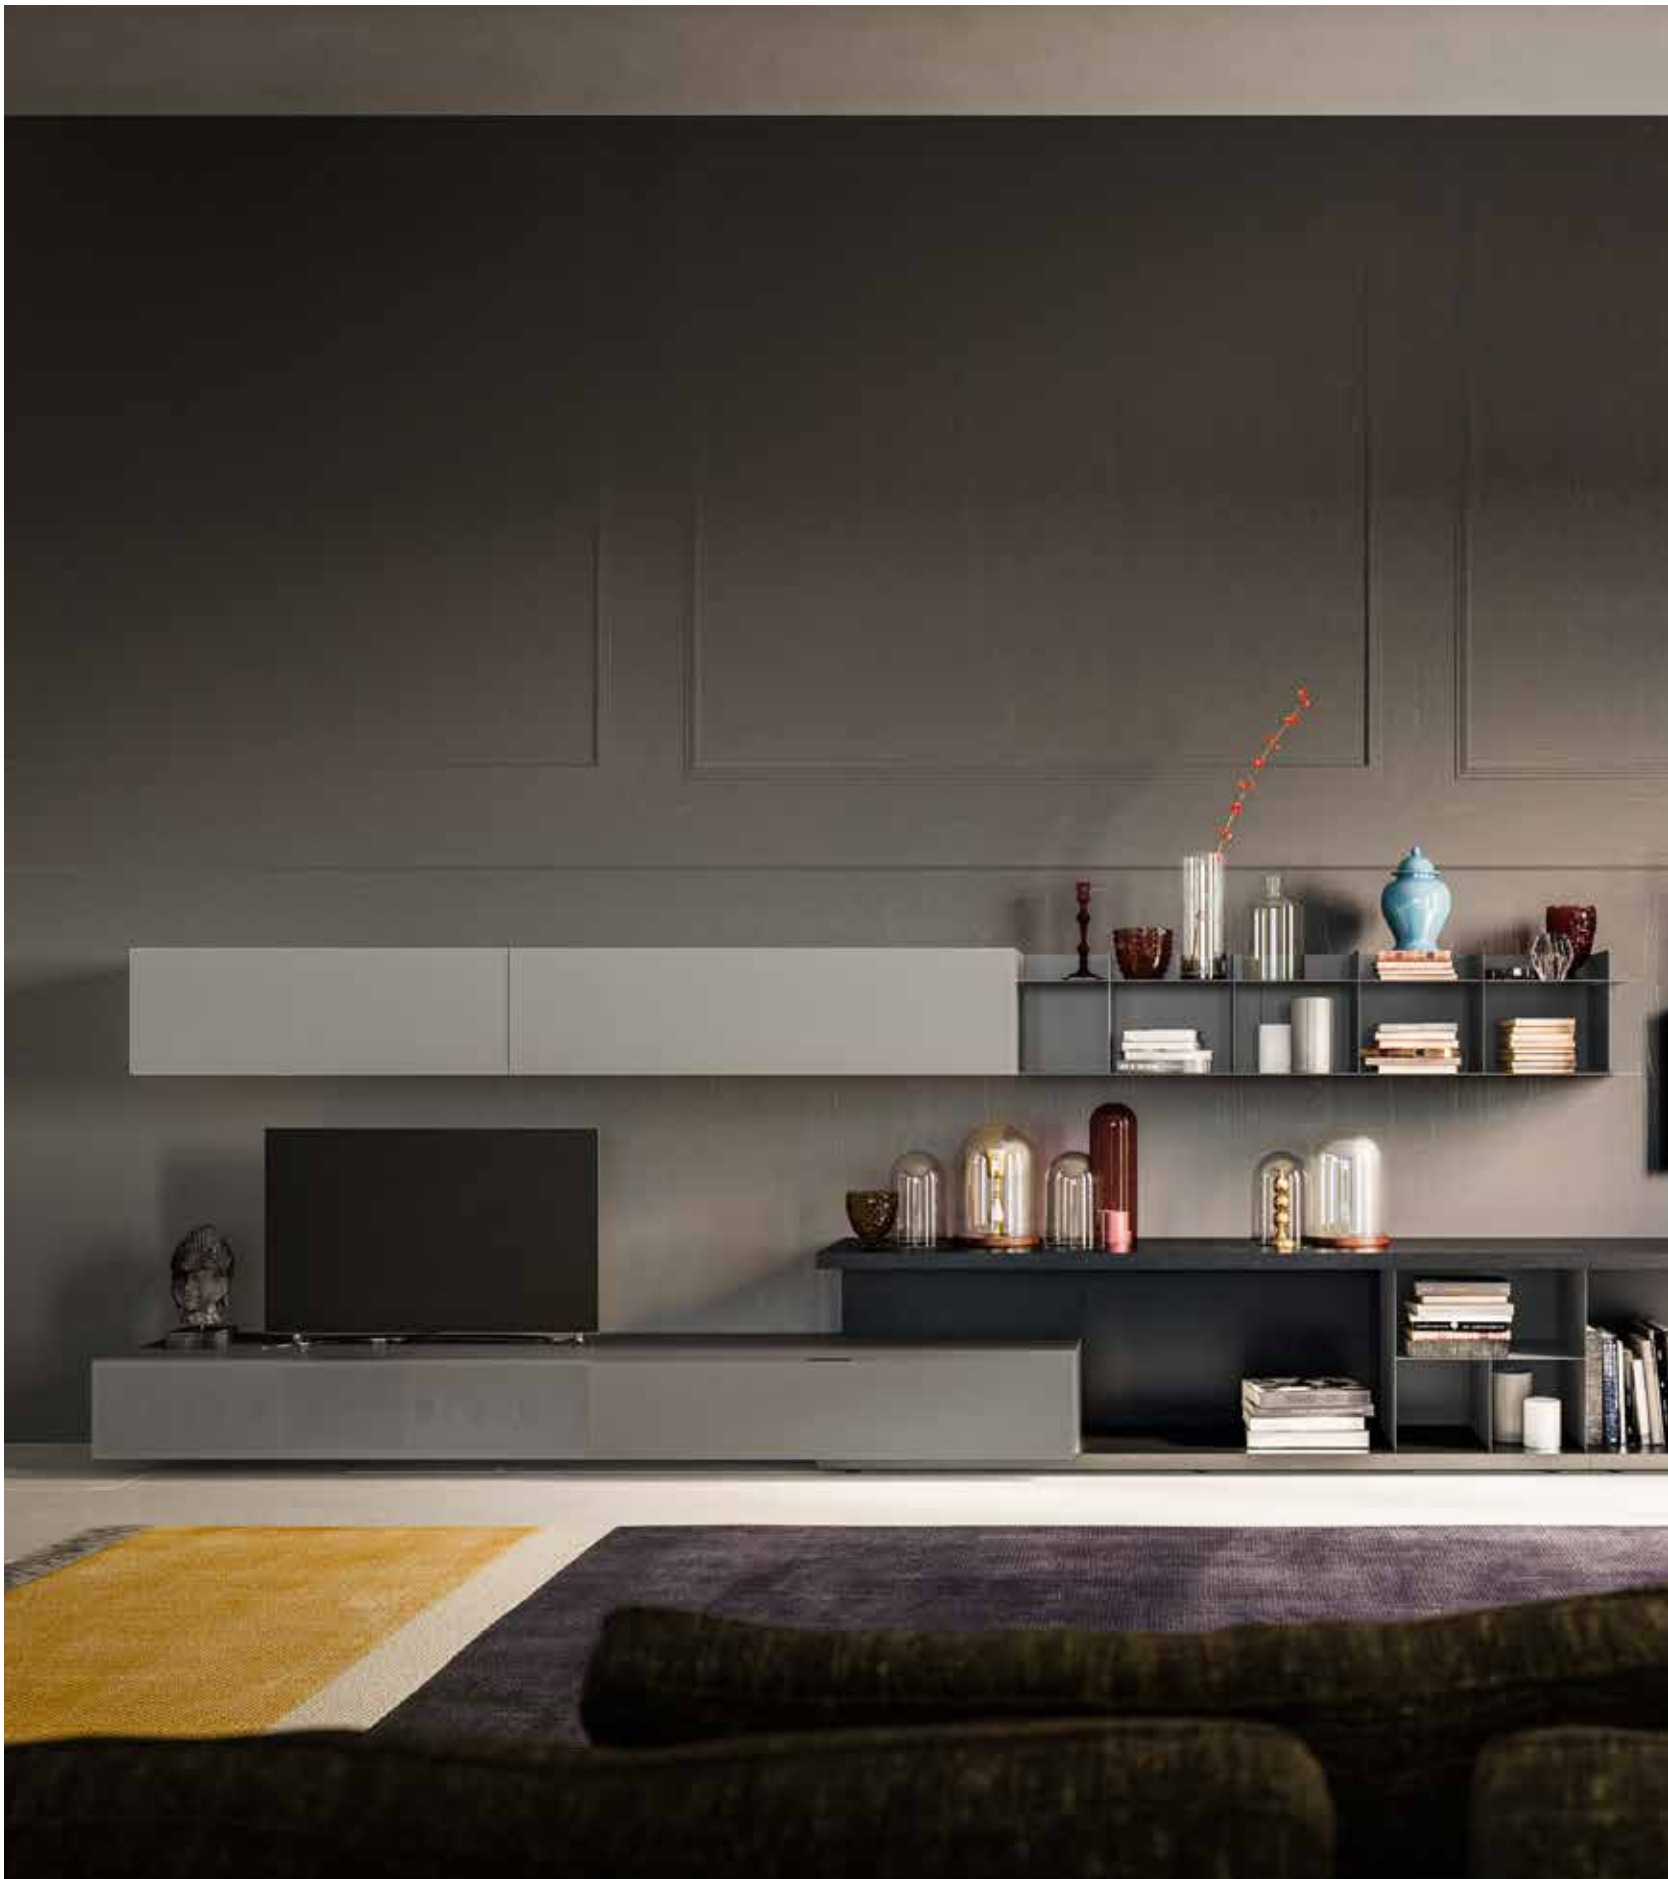

DAY COLLECTION

comp. 37

DAY Collection

La dimora si rinnova
Reinvented living

DAY COLLECTION

Alf DaFre™

finiture / finishes
Rovere antico Fossile / Aged-look Fossile oak
Laccato opaco Arena / Lacquered in matt Arena
Laccato opaco Platino / Lacquered in matt Platino